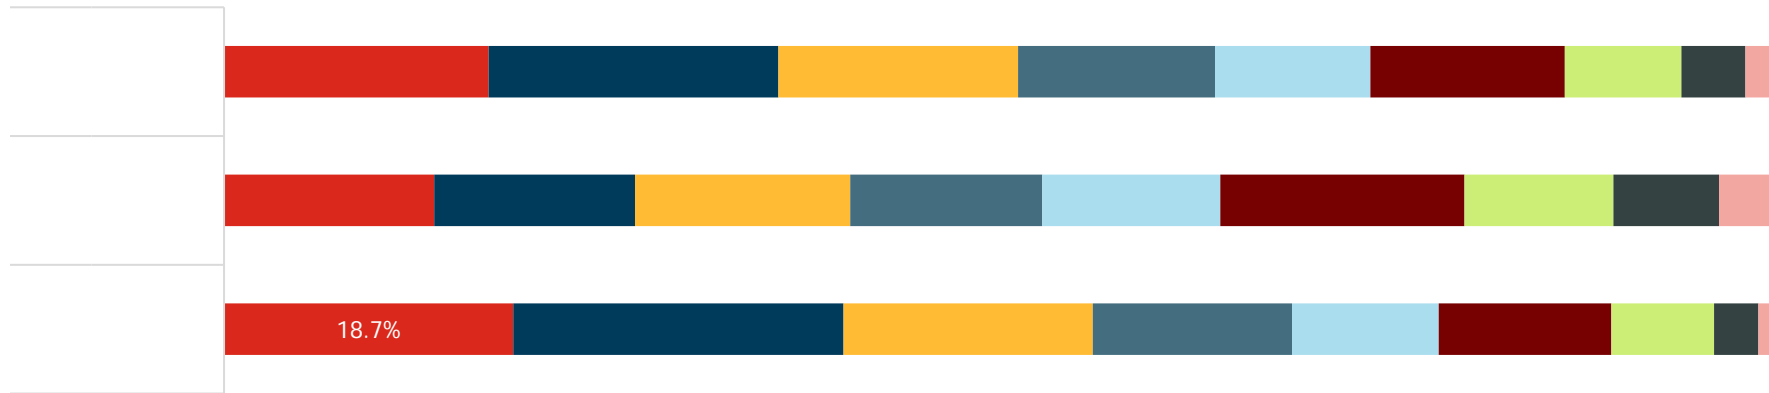

Office of Research and Planning

CCSF Fact Sheet – Student Demographics

Percentage of CCSF student headcount by age group (2023-24)

Percentage of CCSF student headcount by gender (2023-24)

Source: CCSF Argos Institutional Headcount datablock

ccsf.edu/research